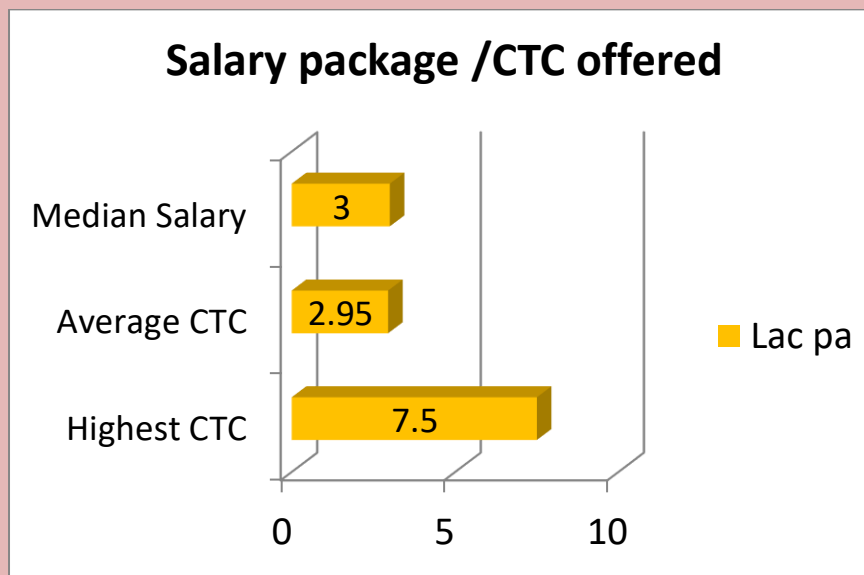

Highlights of the year 2017- 2018

- **Articleship** offered by KPMG, Deloitte, PWC, GS, MA Braganza & Associates
- Internship, summer and winter placements and live projects are offered in different industries, across various verticals and roles.
- **National Level Competitions**
  Deloitte - Graduate School Maverick|the leadership challenge
  KPMG International Case Competition 2017 – 18
  YES BANK - Innovative Idea Contest
  SAP Lab - Semicolon: A Hackathon by Scholar@SAP
  Wipro Contest - on Data Privacy, Brand Quiz & Wipro Photo Caption Contest
- **Career Fair 2018** - Placement Cell of MCC hosted Career Fair on 3rd March 2018 providing over 150 students with interesting internship opportunities in 15 starts-up Companies.

The number of organizations and the compensation has consistently increased over the years. The Companies organize an interactive session with the selected students to apprise them of their work culture. There has been a significant increase in the number of companies which come for campus placement every year. We are proud to state that we get excellent feedback on the performance of the students from the companies.

Salary Package offered